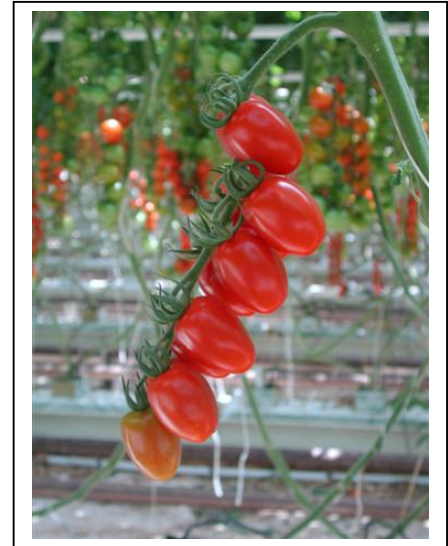

Variety file

Segment: Tomato Cherry Plum,
Protected

Variety: **CELLO**

Resistances:

**HR ToMV/Va/Vd/Ma/Mi/Mj
IR**

Introduction

Very sweet and tasty plum cherry tomato used in both protected and field (staked) crops.

General

- harvest loose
- yield potential high
- season year round
- structure protected unheated and field staked

Fruit

- average weight 12-15 gram
- color red
- shape plum
- ribs slightly ribbed
- green shoulder yes
- firmness firm (60-80 Durofel)
- shelf-life about 10-14 days
- taste very good
- Brix level 7-10°
- cracking tolerance high
- sensitive micro-cracking no

Plant

- vigour very strong
- plant length tall
- leaf cover moderate
- plant character vegetative
- forked trusses moderate
- cold tolerance tolerant

Remarks

Variety has no Fusarium resistance what could be a reason for grafting in case of infected soil.